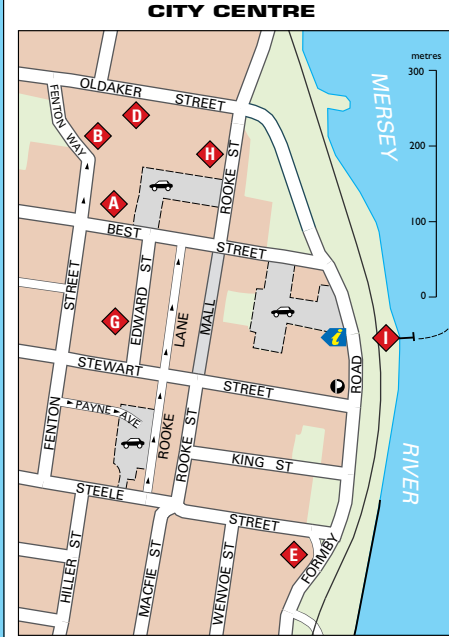

DEVONPORT

A SERVICES

- Council Chambers A
- Devonport Library B
- Don College C
- Police Station D
- Post Office E
- R.A.C.T. F
- Spirit of Tasmania Terminal G
- Tasmanian Redline Coaches Depot H
- Tasmanian Visitor Information Centre I
- Town Hall I
- Trans-Mersey Ferry I

BASS STRAIT

FORTH 5 km

BURMIE 46 km

APPERT 4 km

DELORAIN 46 km

SPREYTON 2 km